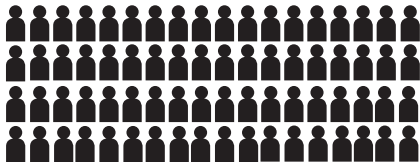

UNCW POLICE • 2017 TRAFFIC

ON-CAMPUS TRAFFIC INCIDENTS REPORTED AND RESPONDED TO

72 people were arrested for DWI on campus

Estimated minimum time required to complete a traffic collision report

Backing is the most common vehicle movement associated with traffic crashes on campus

THURSDAY

Day of the week with most traffic crashes

141 traffic crashes were reported to UPD during 2017

Campus parking lots

Most frequent location for crashes

Expired registration was the most frequent traffic violation ticketed