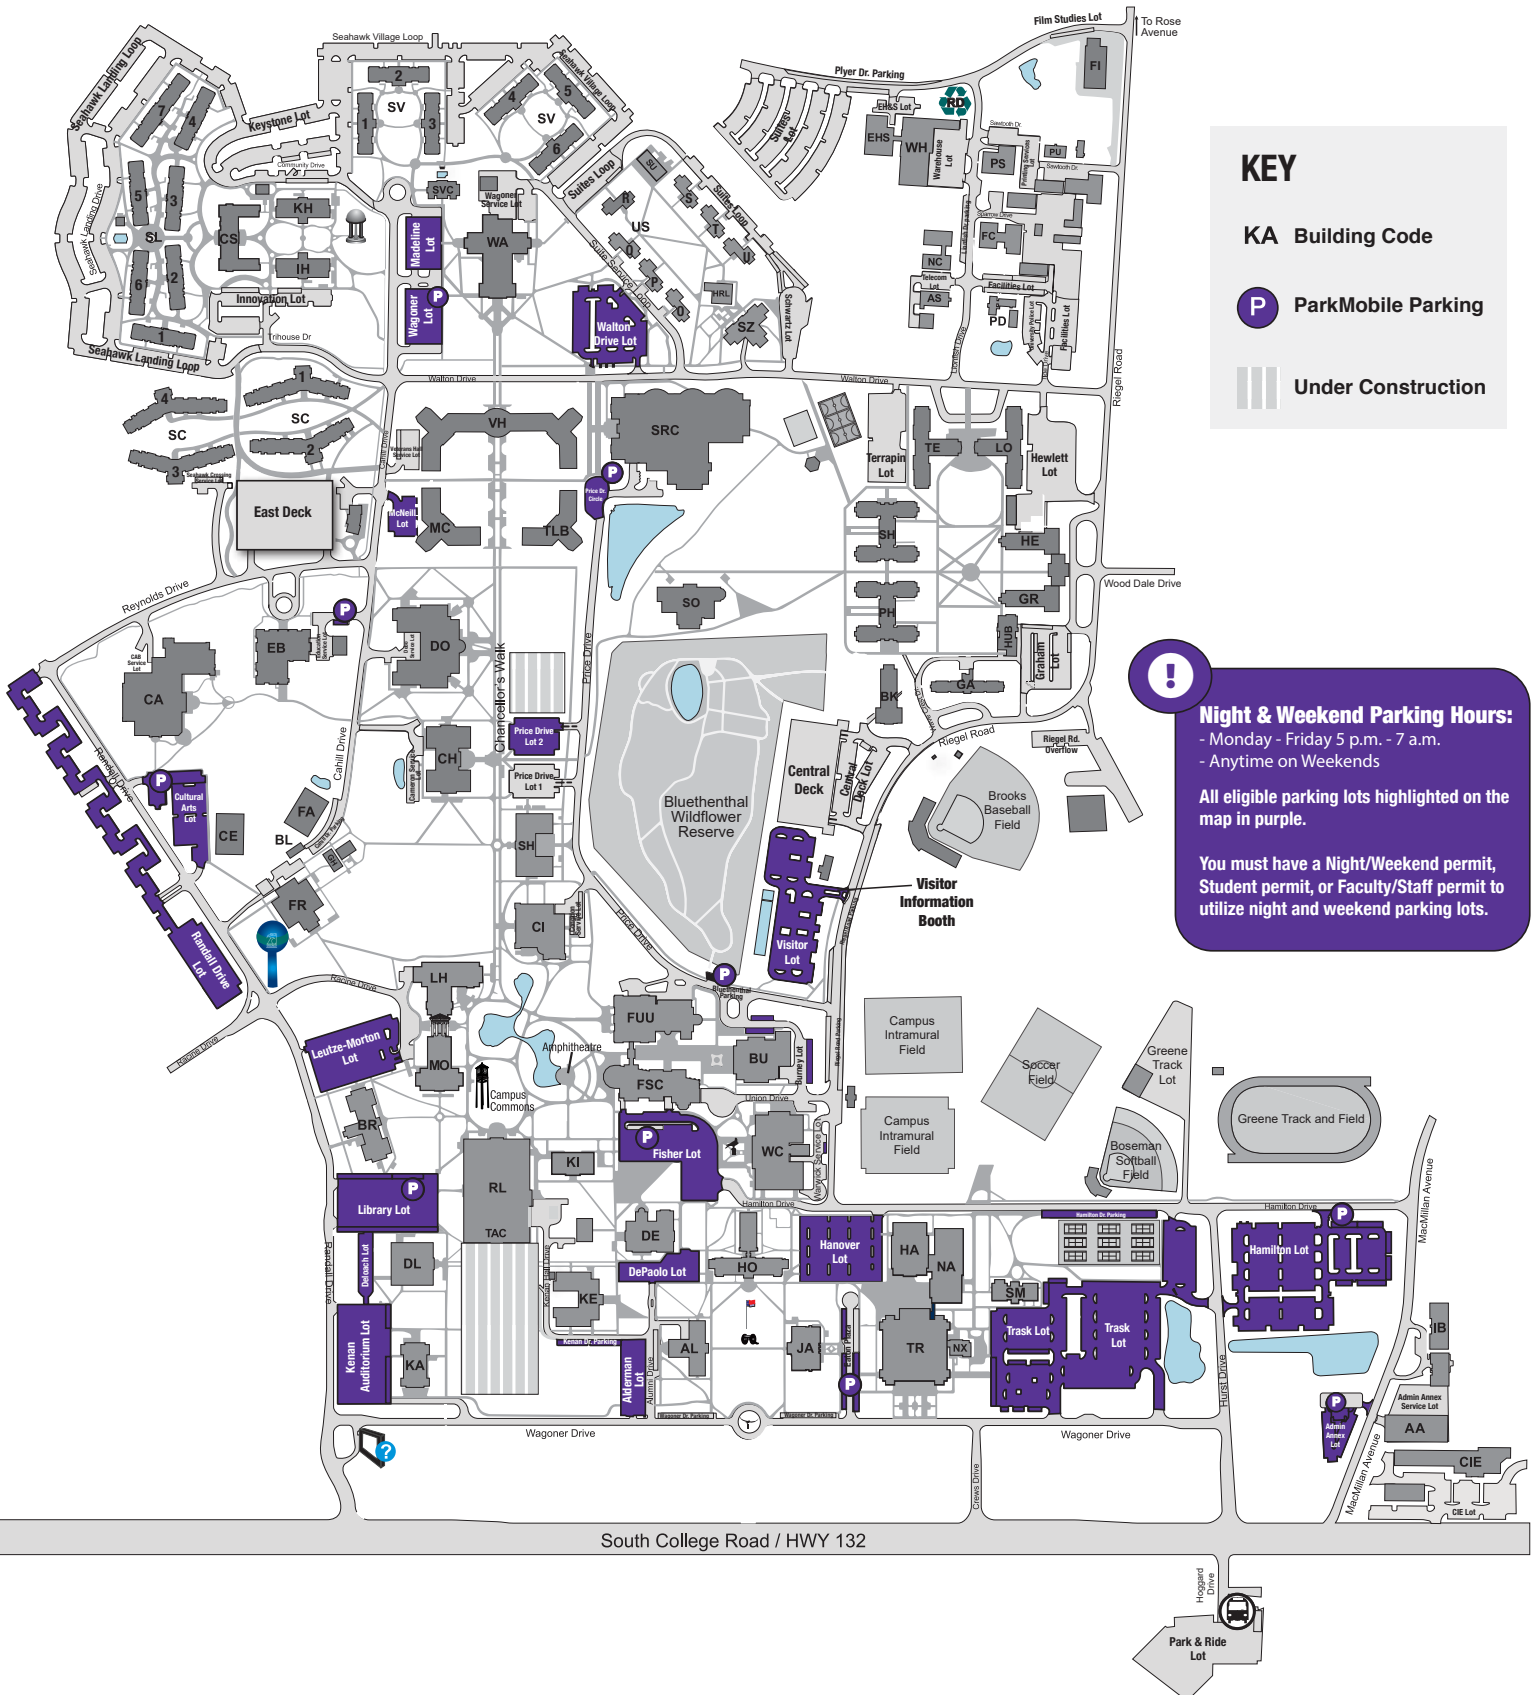

NIGHT/WEEKEND MAP 2022-23

You **MUST** have a parking permit to park in designated Night/Weekend lots

PARKING AND TRANSPORTATION

KEY

KA Building Code

P ParkMobile Parking

Under Construction

! Night & Weekend Parking Hours:
 - Monday - Friday 5 p.m. - 7 a.m.
 - Anytime on Weekends

All eligible parking lots highlighted on the map in purple.

You must have a Night/Weekend permit, Student permit, or Faculty/Staff permit to utilize night and weekend parking lots.

South College Road / HWY 132