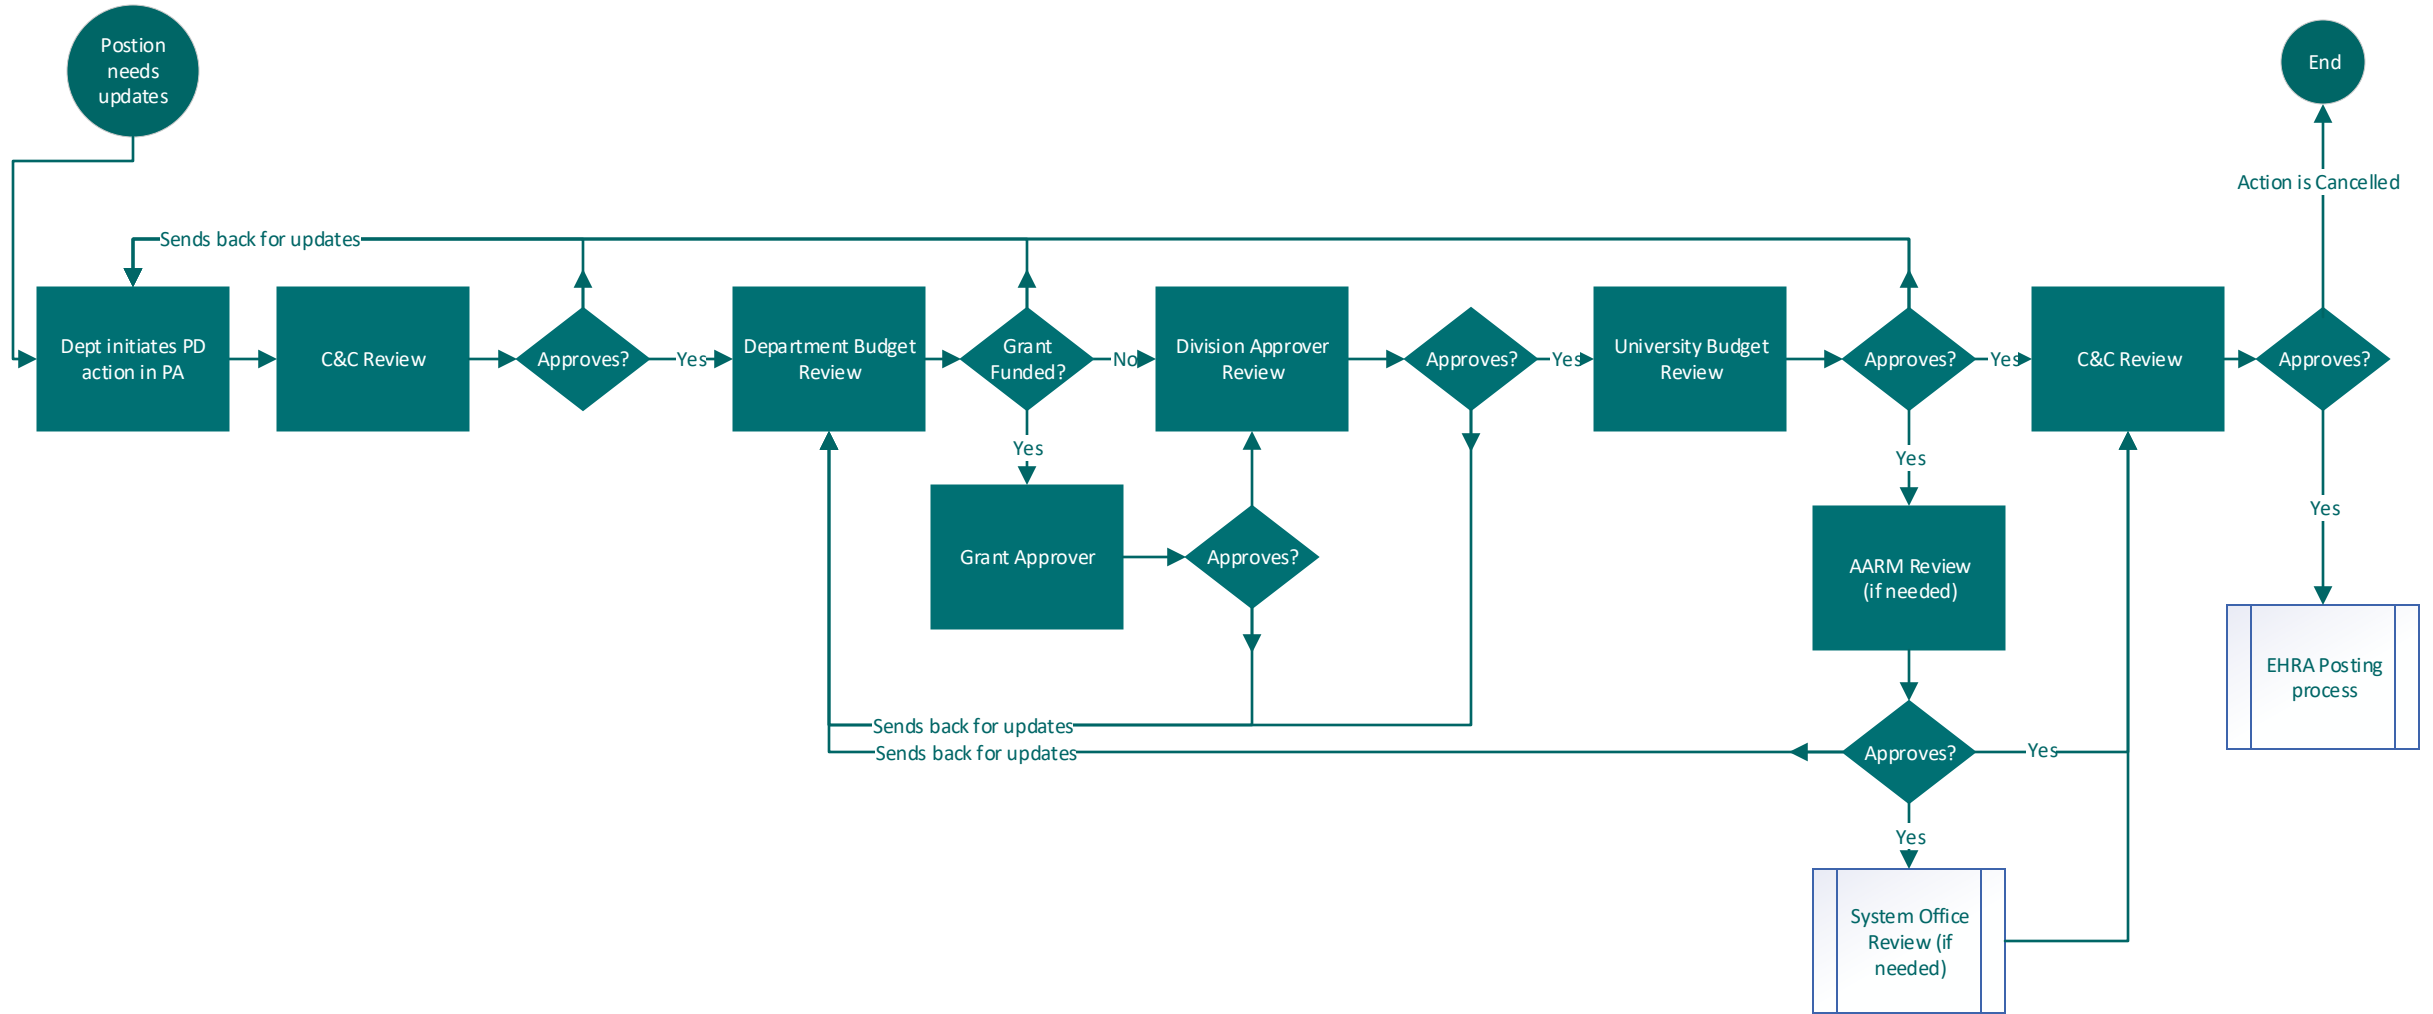

Position Description workflow - EHRA

Key:
 PD Position Description
 PA PeopleAdmin
 C&C Classification & Compensation (HR)