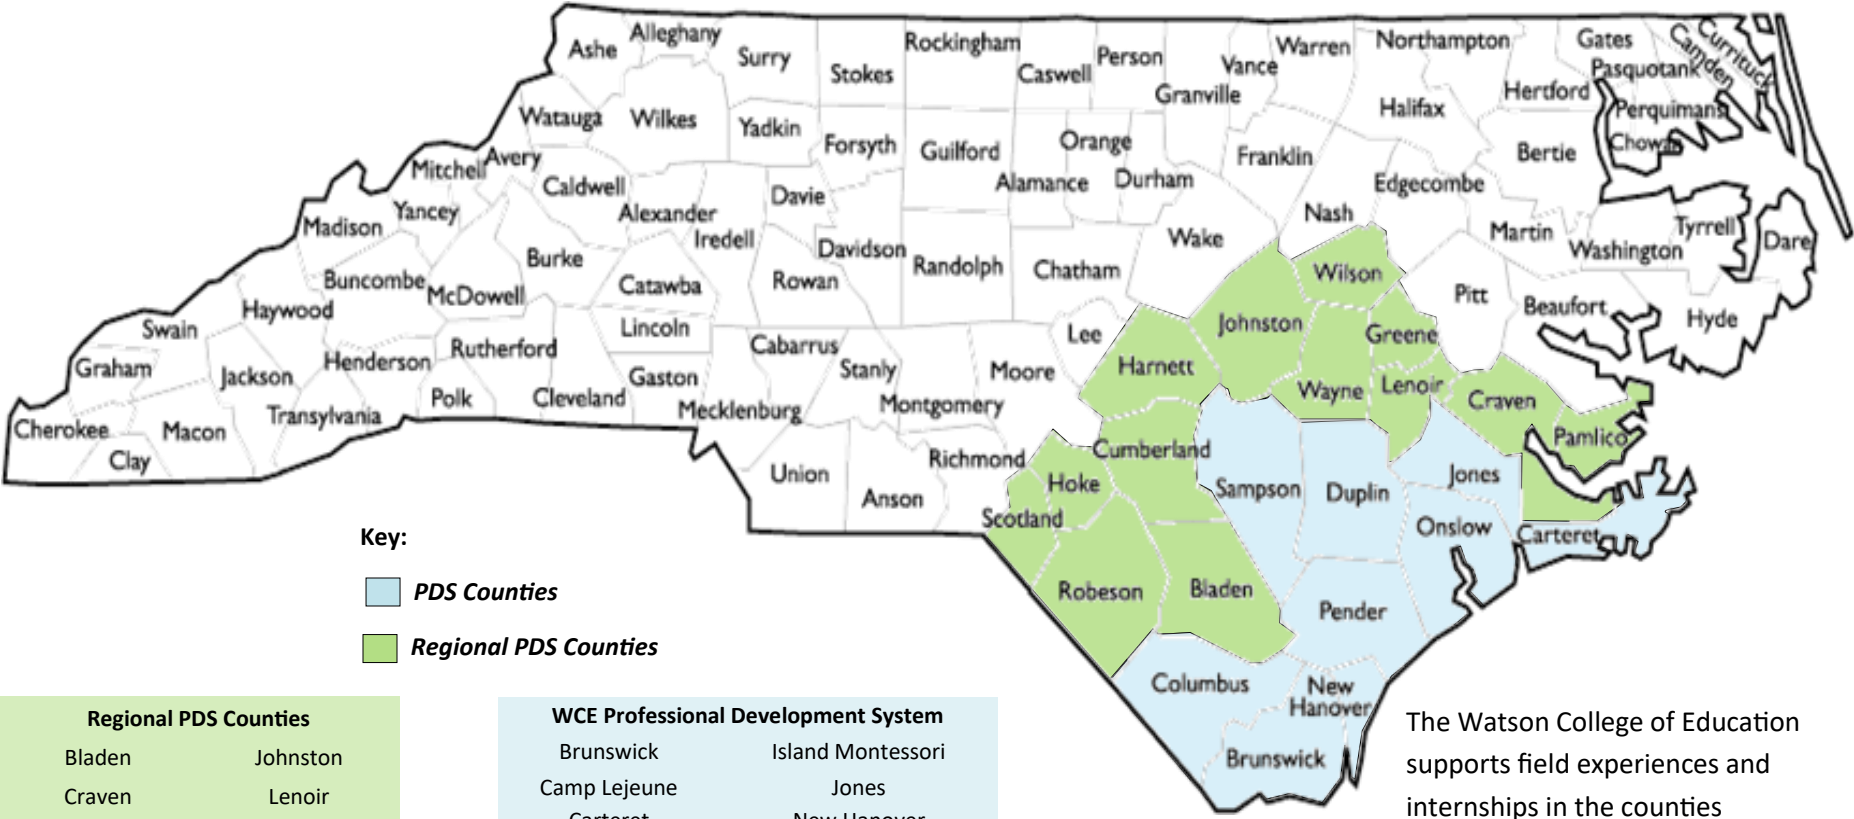

Watson College of Education

Professional Development System and Regional County Map

Key:
 PDS Counties
 Regional PDS Counties

Regional PDS Counties	
Bladen	Johnston
Craven	Lenoir
Cumberland	Pamlico
Greene	Robeson
Harnett	Scotland
Hoke	Wayne
Wilson	

WCE Professional Development System	
Brunswick	Island Montessori
Camp Lejeune	Jones
Carteret	New Hanover
Clinton City	Onslow
Columbus	Pender
D. C. Virgo	Sampson
Duplin	Whiteville City
Cape Fear Center for Inquiry	

The Watson College of Education supports field experiences and internships in the counties highlighted in blue. With prior approval, students may complete the Out of Area process to be placed in the counties highlighted in green.