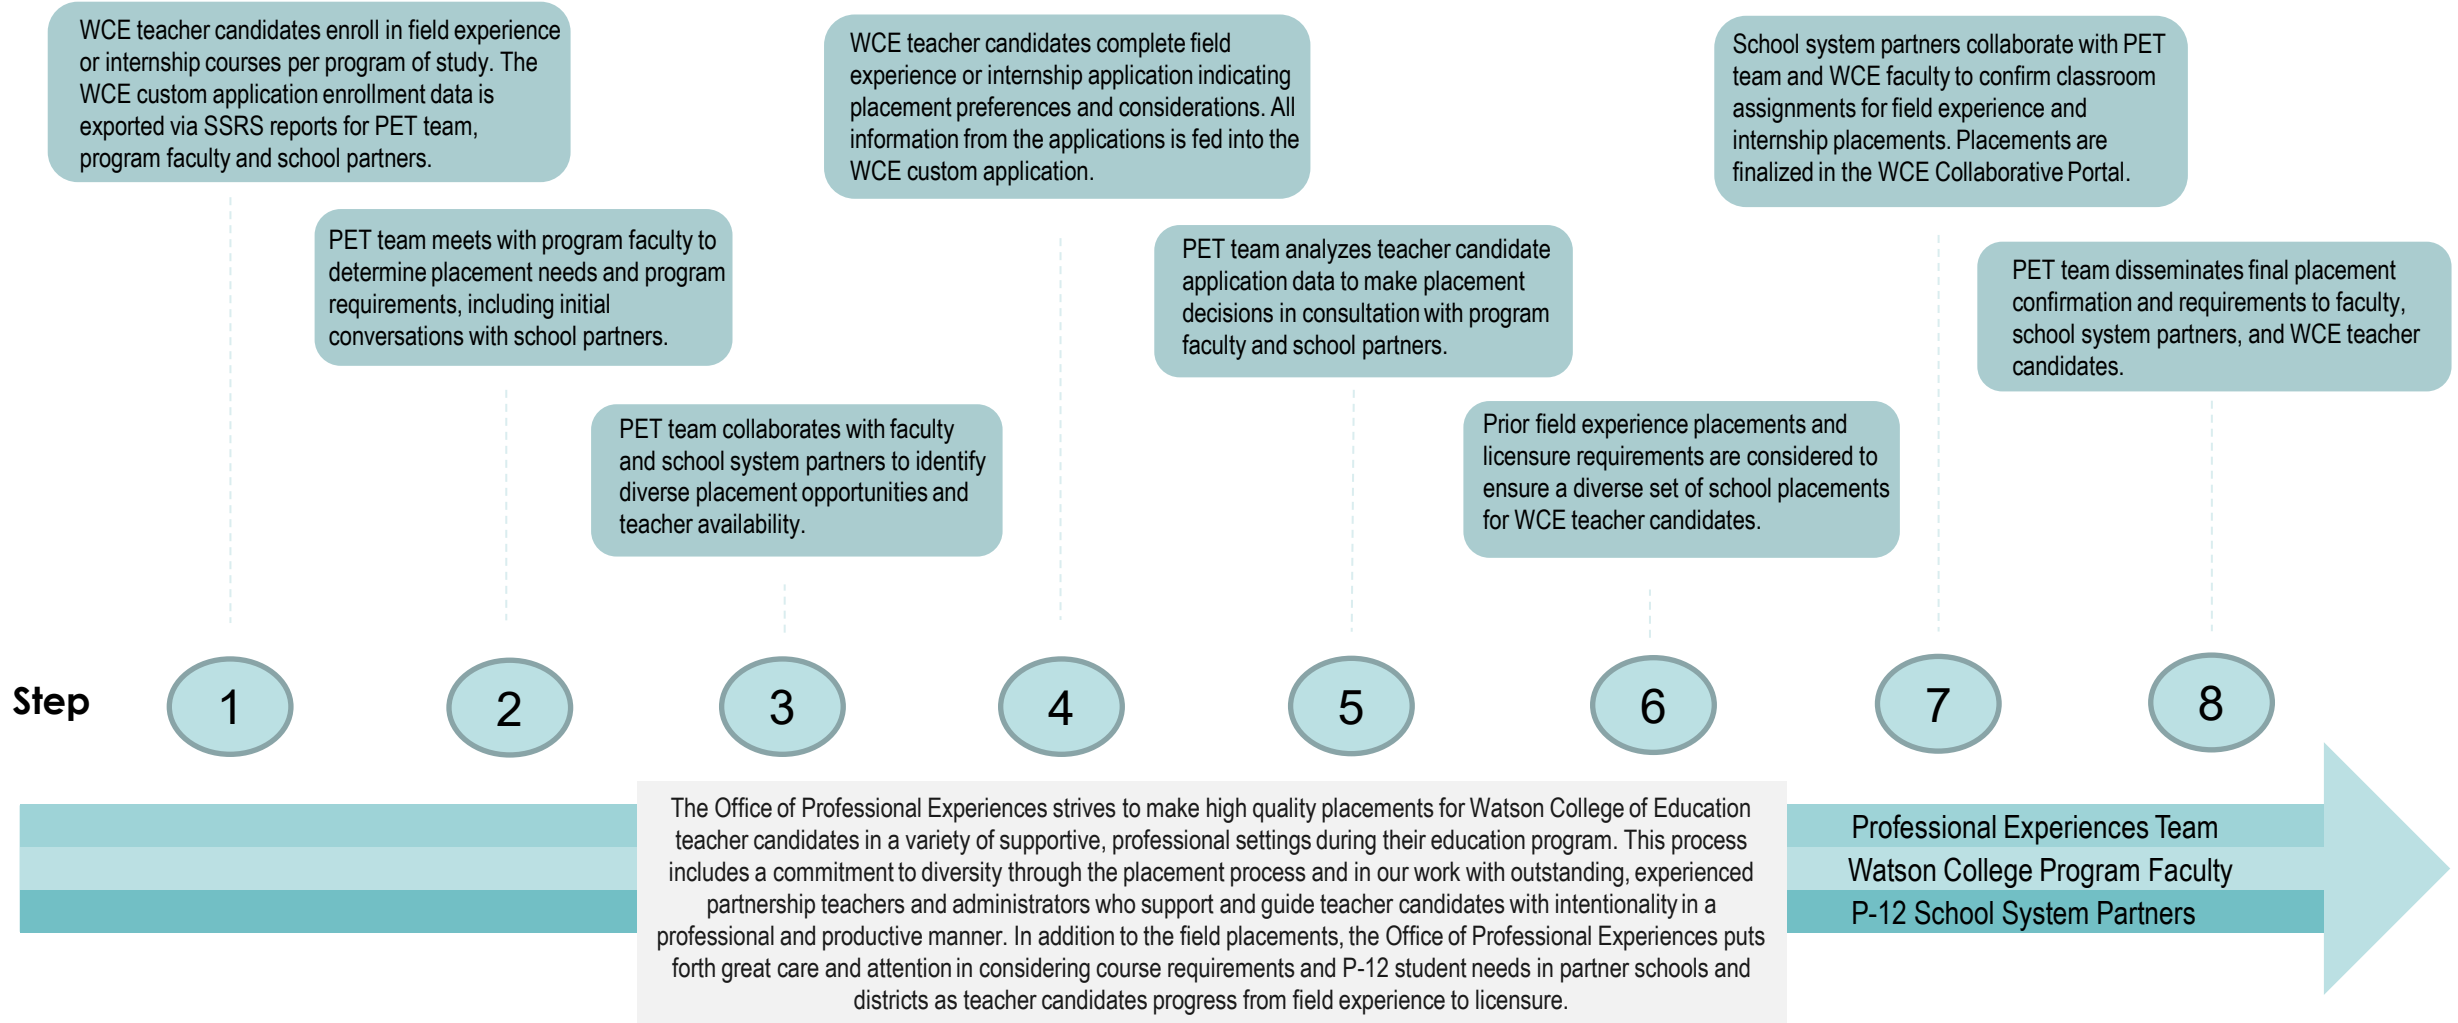

Watson College of Education

Office of Professional Experiences Field and Internship Placement Process

The Professional Experiences Team (PET team), Watson College program faculty, and P-12 school system partners co-construct field experience and internship placements for Watson College teacher candidates using the following process:

Questions? Please contact a member of the PET Team at <https://uncw.edu/ed/professionalexperience/contact.html>