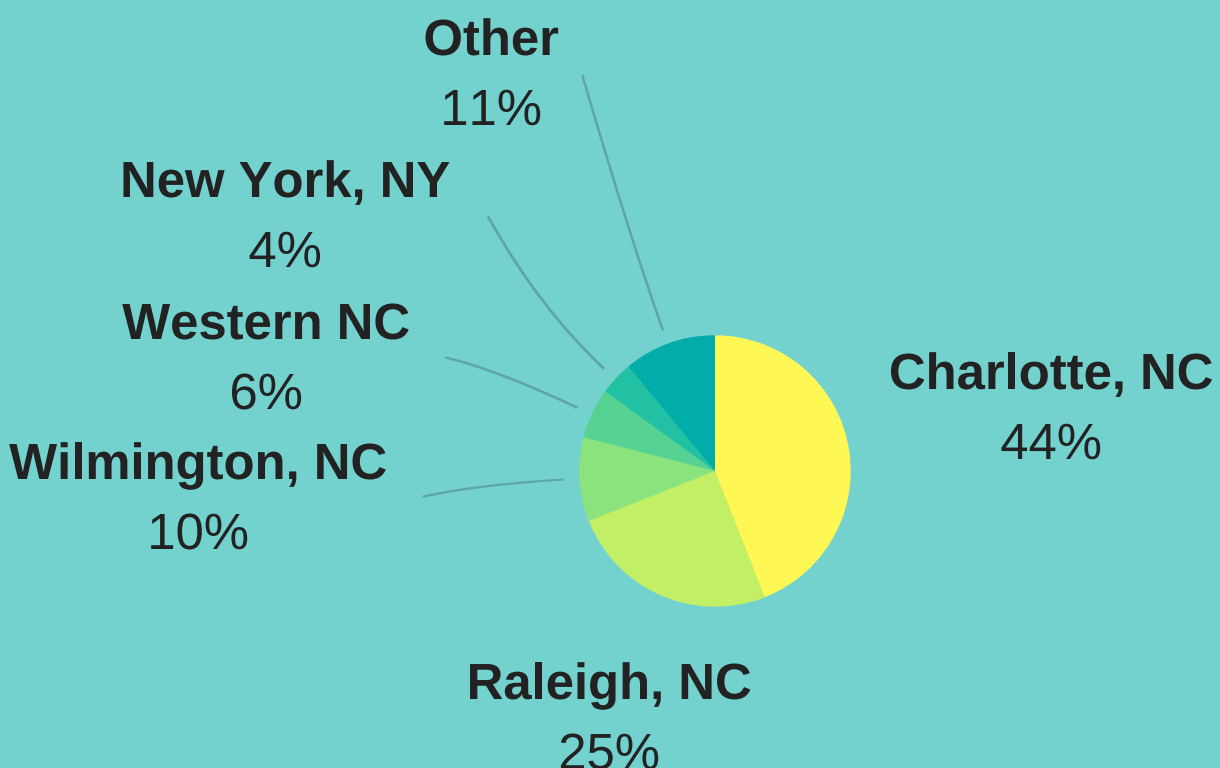

UNCW M.S. ACCOUNTANCY PROGRAM

Out-of-State Tuition Comparison

Major Employers*

Cities of Placement*

*based on classes of 2016 and 2017