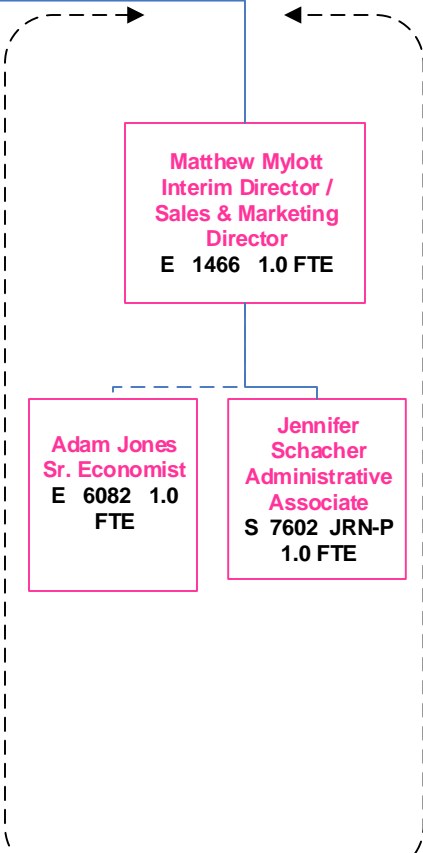

Swain Center