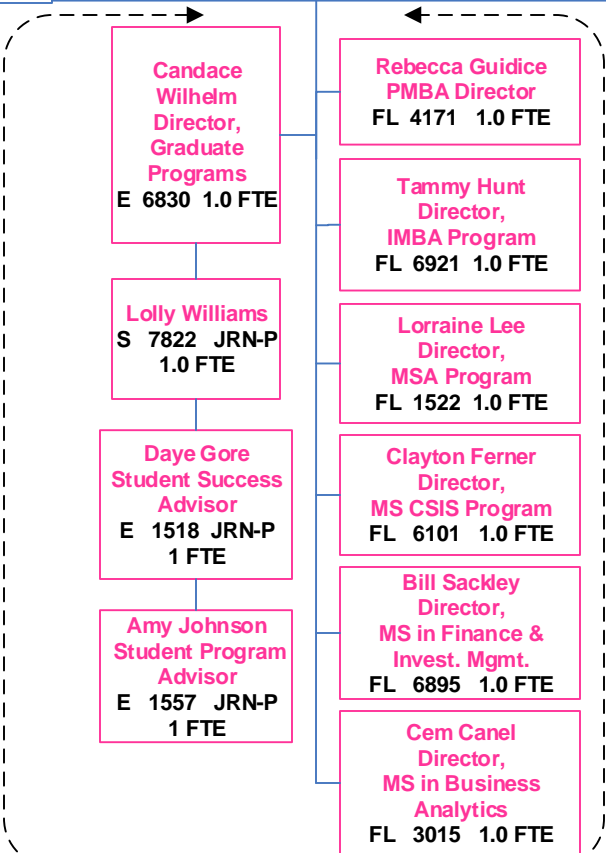

Graduate Programs