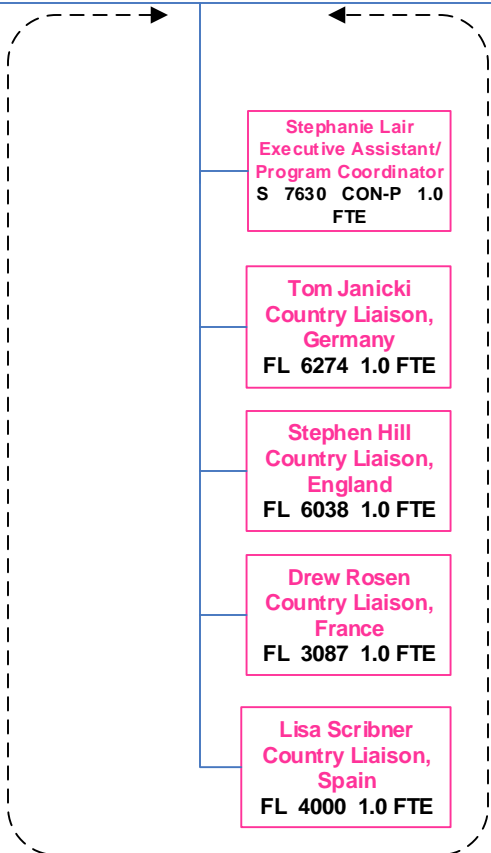

International Business Programs