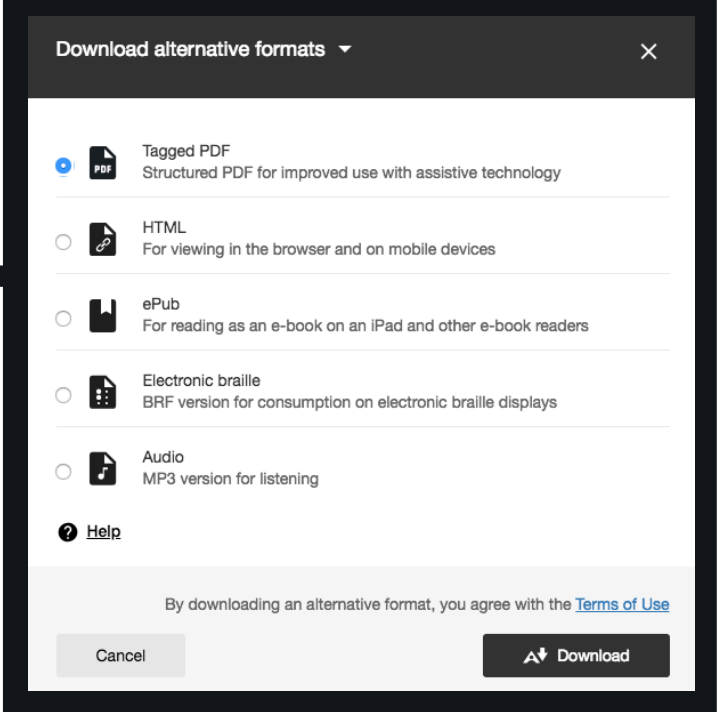

Ally assists instructors in assessing and improving the accessibility of their course content in Canvas. It is important to note that Ally doesn't change how anything works in a course and won't affect course files.

Alternative Formats

Ally automatically generates "alternative formats" of course files and makes them available to instructors and students by clicking the dropdown icon next to the file name.