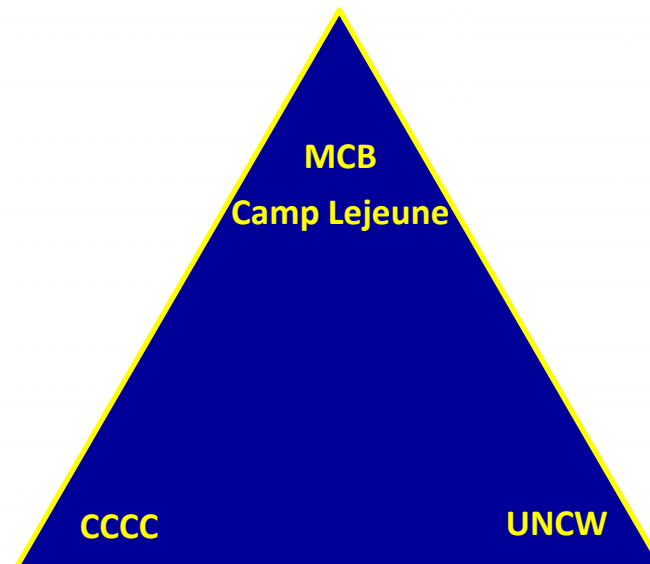

Onslow Extension Site

Established in 1995, the Onslow Extension Site is a unique community/military partnership between UNC Wilmington, Coastal Carolina Community College, and MCB Camp Lejeune.

UNCW: Our Military Vision and Mission

Onslow Extension Site

- Since 1995, we have expanded to a staff of 7 with offices at Coastal Carolina CC and aboard MCB Camp Lejeune and MCAS New River.
- We offer undergraduate programs in Criminology, Business, and Social Work, graduate programs in Conflict Management & Resolution and Liberal Studies, and a Bachelor's and Master's in Elementary Education.
- Courses are offered online and on site at Coastal Carolina CC and aboard MCB Camp Lejeune and MCAS New River.
- We plan to expand our efforts to include additional degree programs and new community/military partnerships.