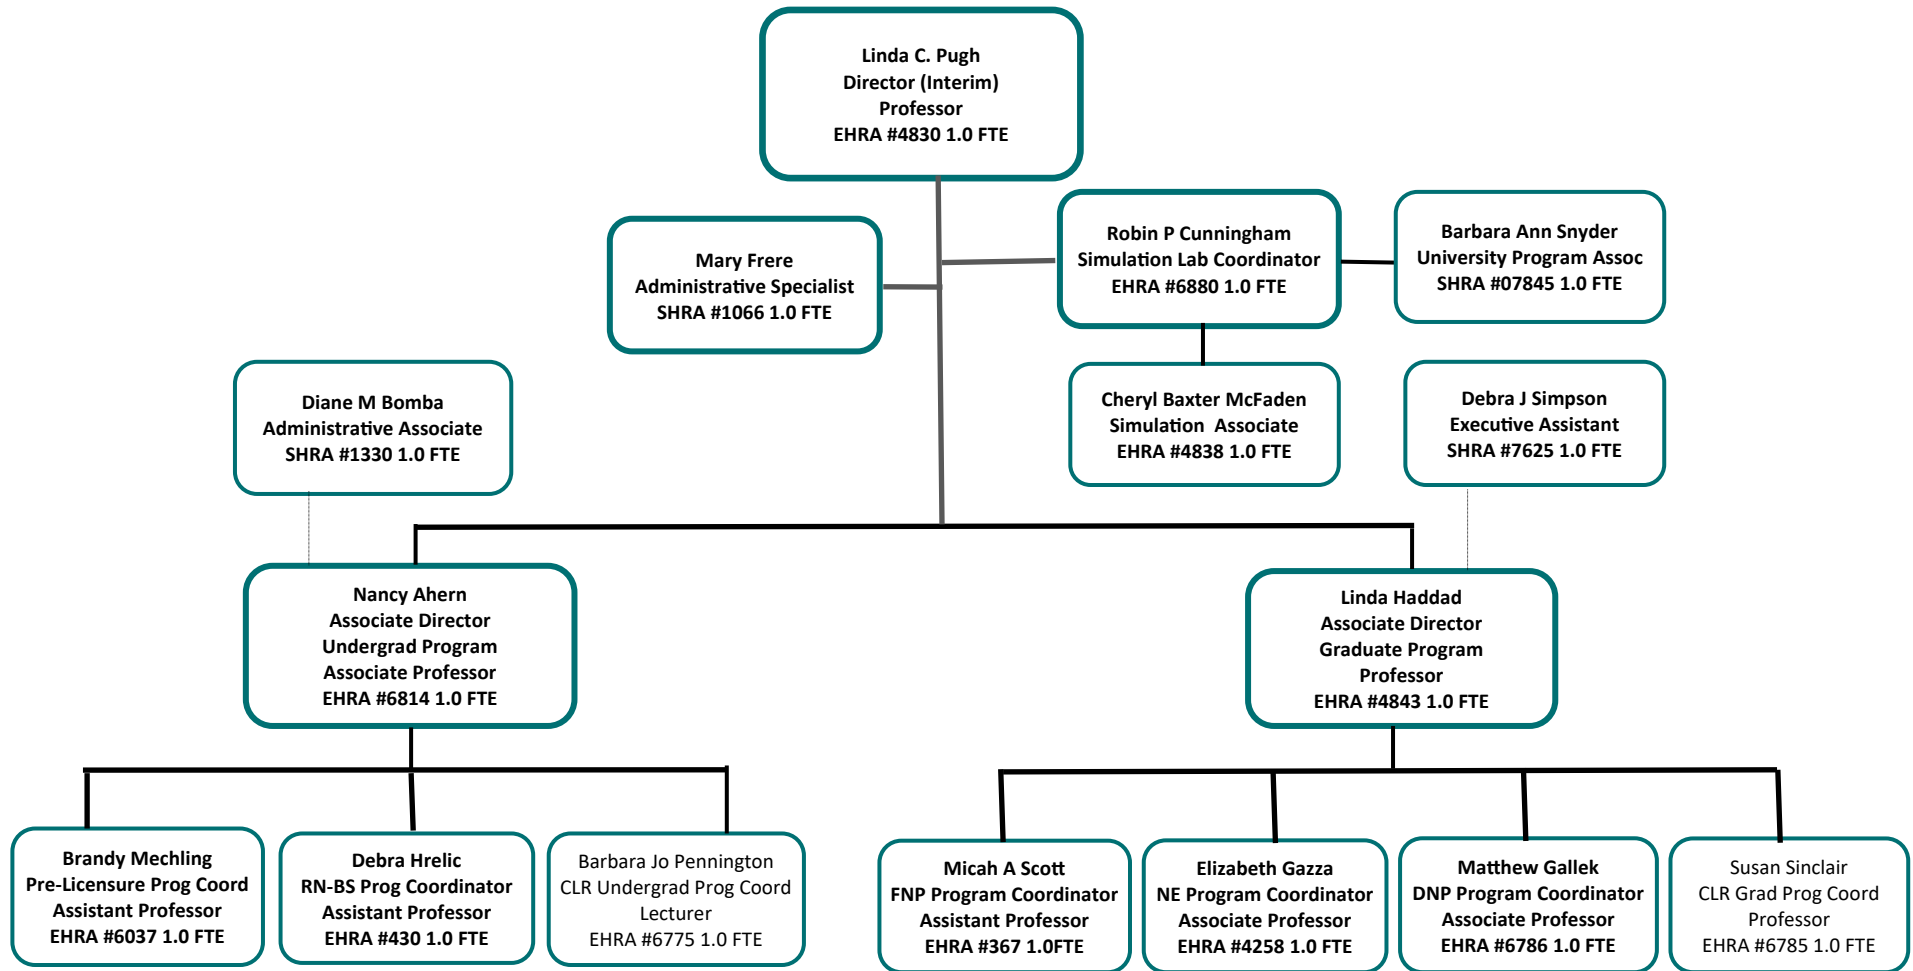

# School of Nursing

# School of Nursing Faculty

Stephanie D Smith  
Elected Chair Faculty Organization  
Assistant Professor  
EHRA #368 1.0 FTE

Omar Alzaghari  
Assistant Professor  
EHRA #6877 1.0 FTE

Jane G Anderson  
Lecturer  
EHRA #365 1.0 FTE