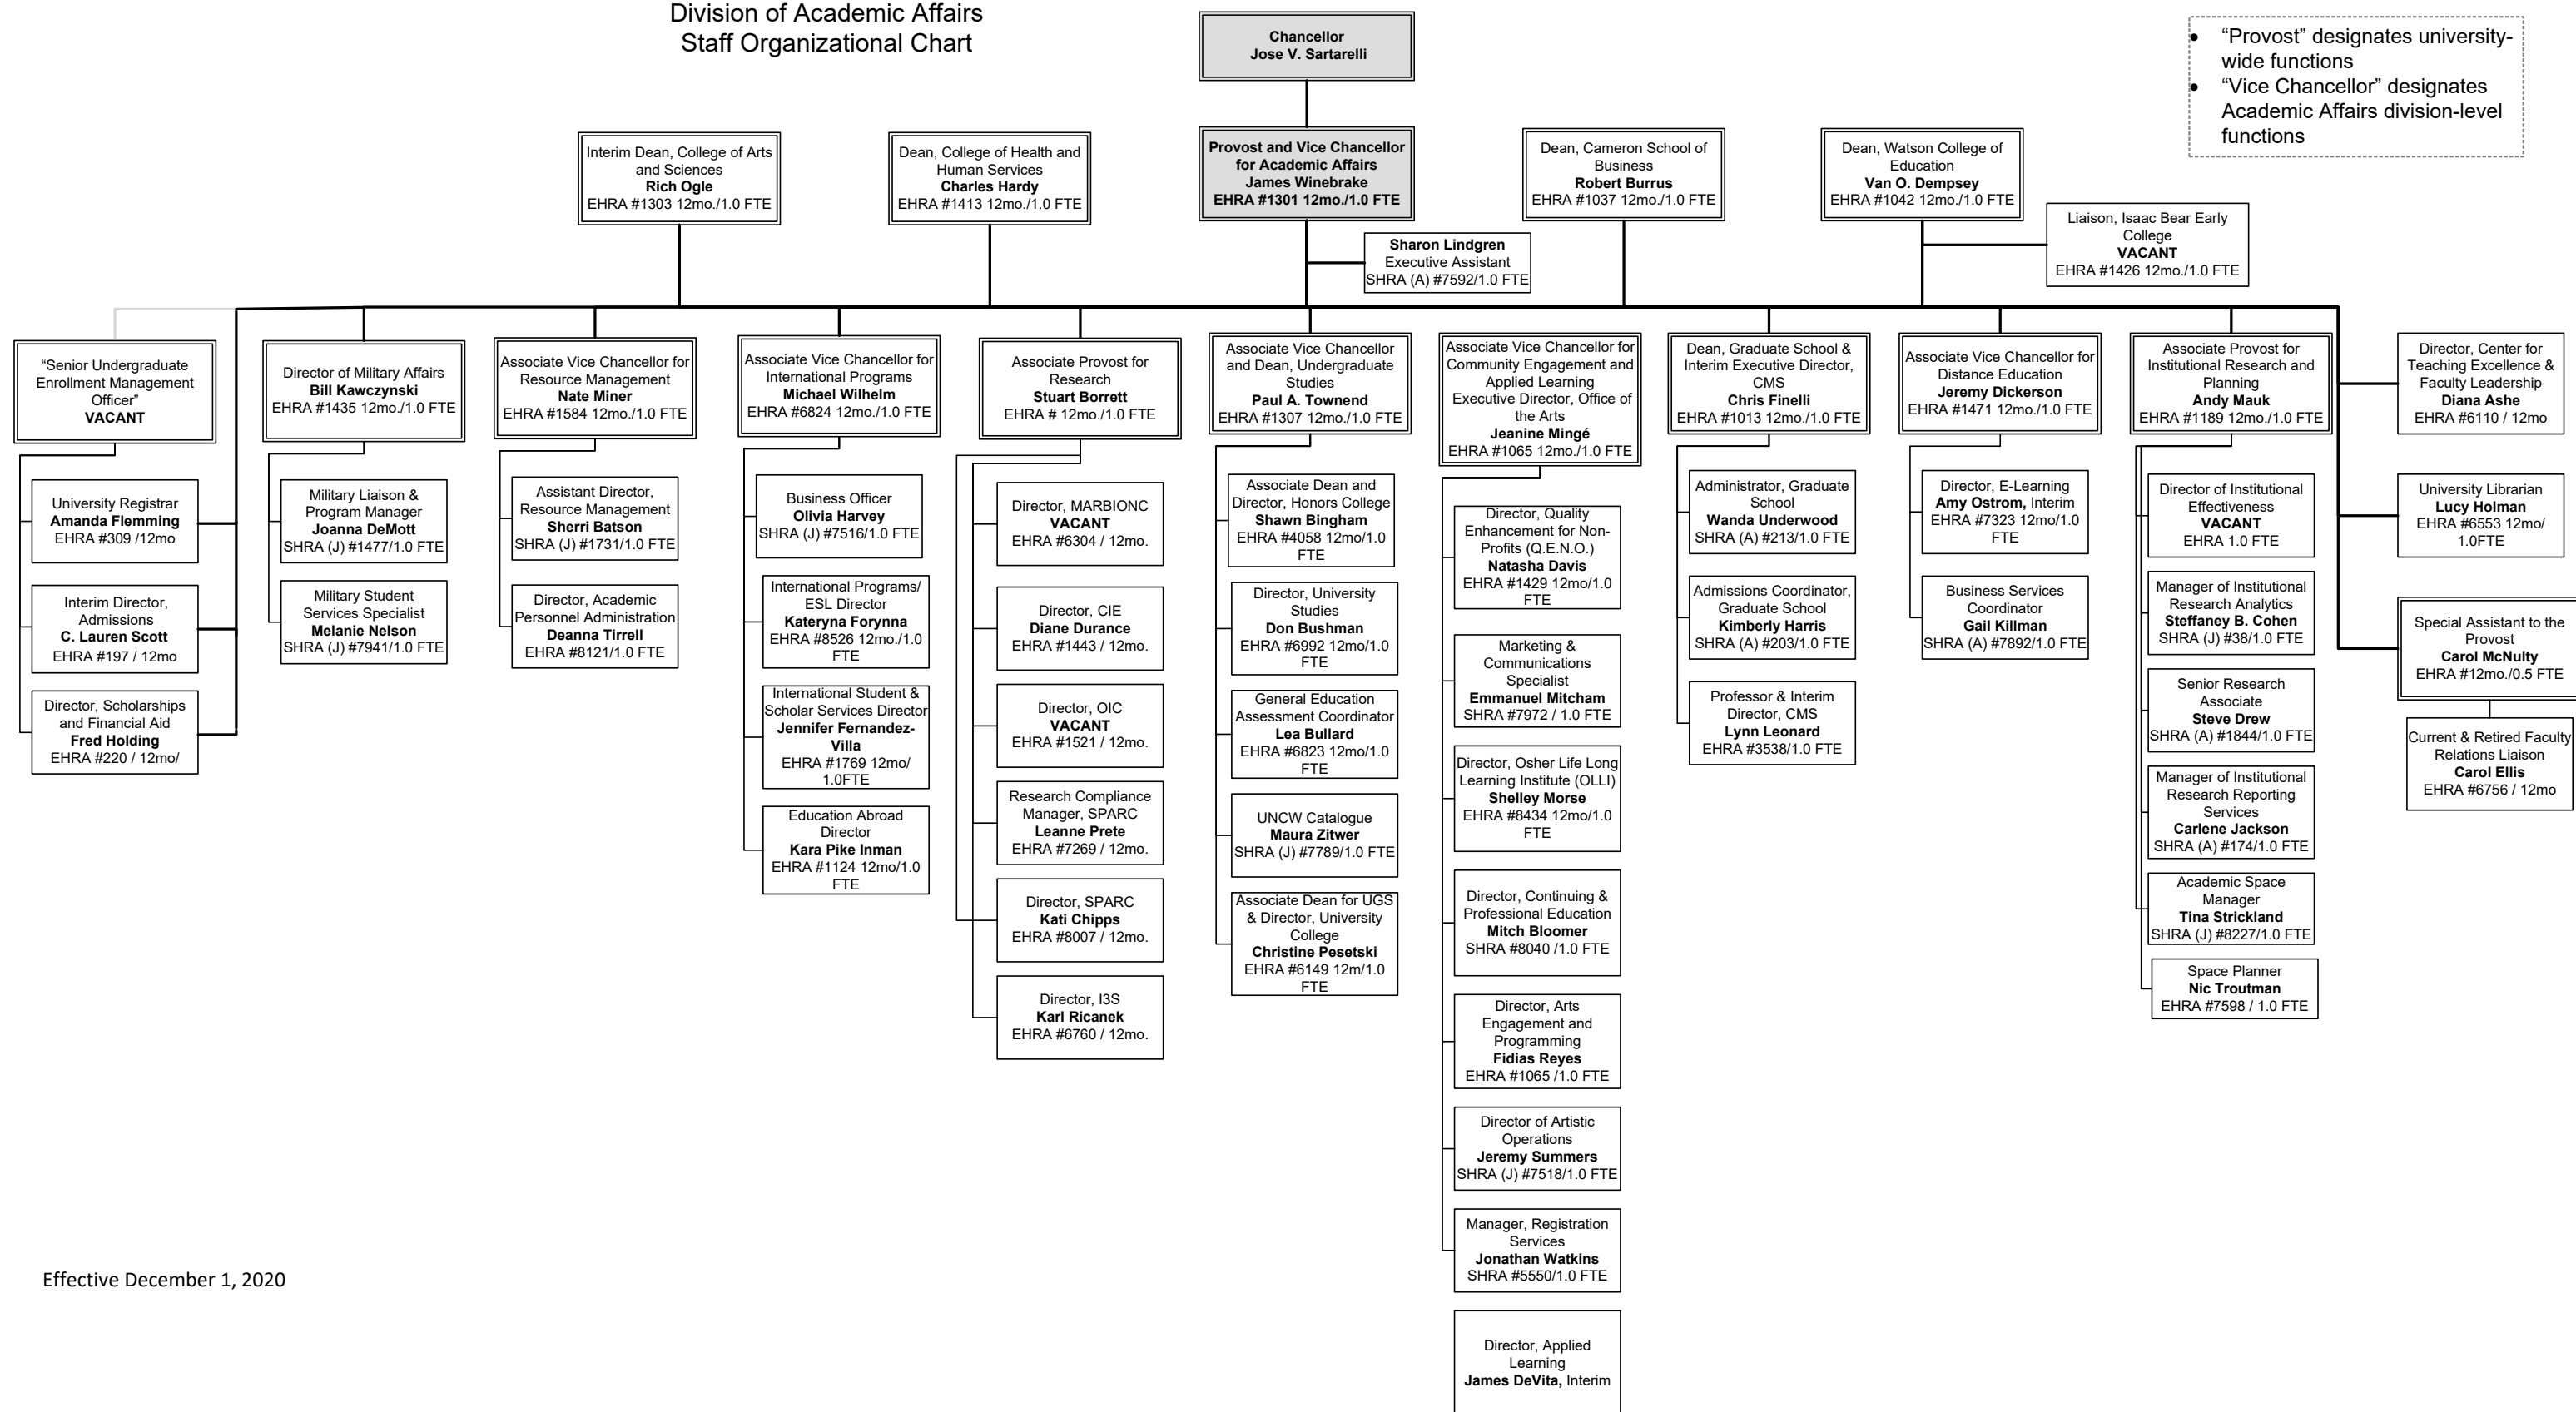

Division of Academic Affairs
Staff Organizational Chart

- “Provost” designates university-wide functions
- “Vice Chancellor” designates Academic Affairs division-level functions