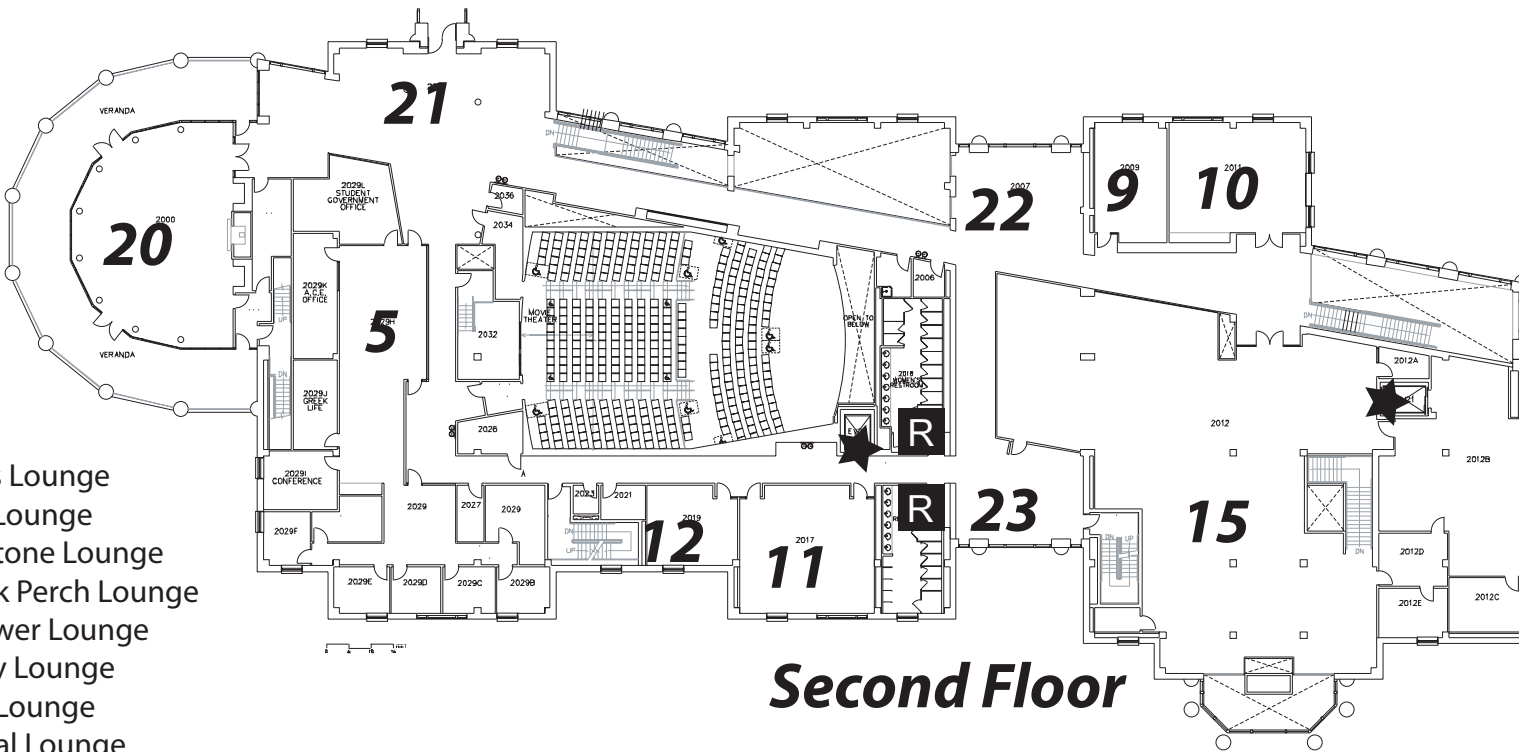

Second Floor